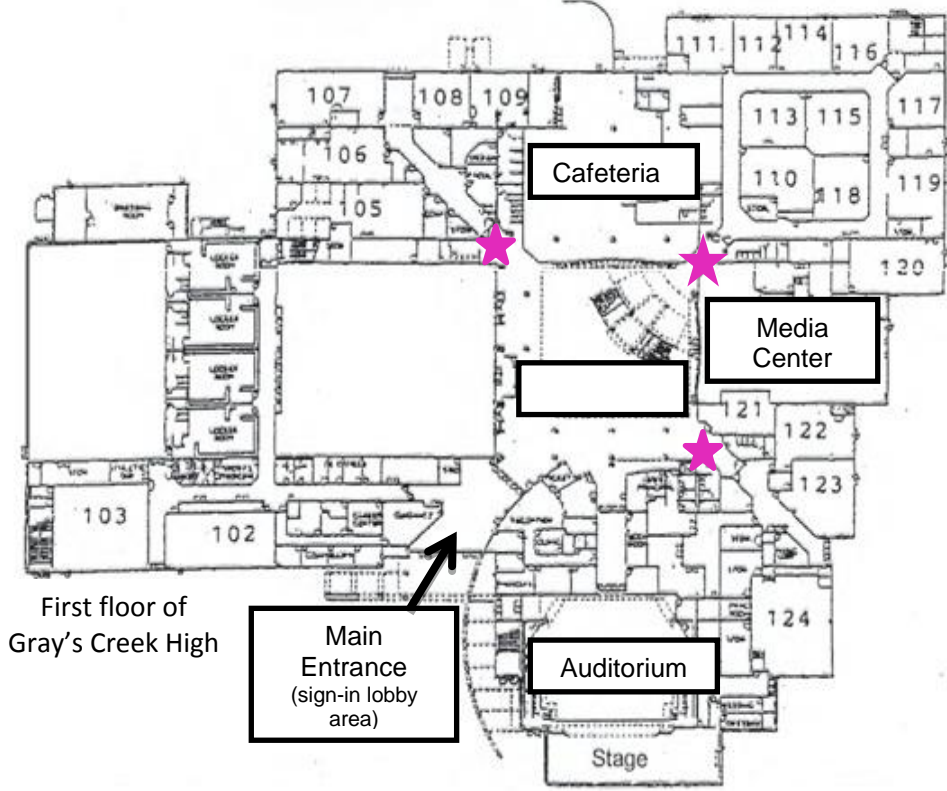

**Gray's Creek High School**  
**5301 Celebration Drive**  
**Hope Mills, NC 28348**

First floor of Gray's Creek High

Main Entrance  
(sign-in lobby area)

Cafeteria

Media Center

Auditorium

Stage

Second floor of Gray's Creek High

Student parking lot

Bus and staff parking lot

★ Restrooms