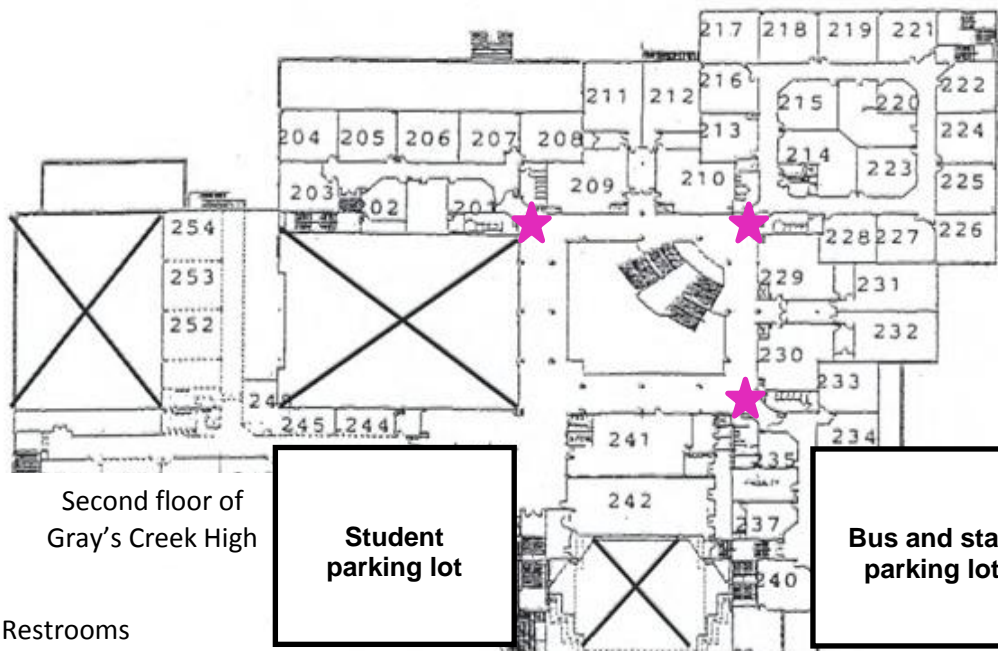

**Gray's Creek High School**  
**5301 Celebration Drive**  
**Hope Mills, NC 28348**

First floor of Gray's Creek High

Main Entrance  
(sign-in lobby area)

Cafeteria

Media Center

Auditorium

Stage

Second floor of Gray's Creek High

Student parking lot

Bus and staff parking lot

★ Restrooms